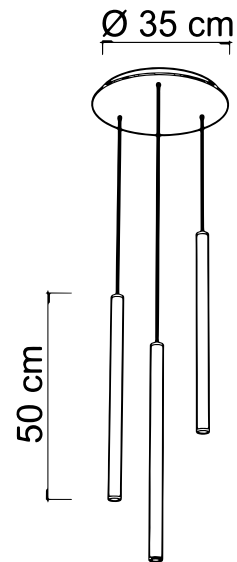

KIRA/S3

lampada a sospensione

Between design and art, Kira evokes a prodigious contemporary light sculpture that dominates the space with its strong installation power and a fluctuating stage presence of great impact.

4752	KIRA/S3
Power	75W Led Integrated
Input	220/240 V- 50/60Hz
Kelvin	Sikrea Dynamic Dimmer
Dimmable	Yes
Real Lumen	Dimmable Max 4875
CRI	90
IP	20
L. Wire	400cm

Article compatible with Sikrea Dynamic Dimmer + (cod. 4868)

PACKAGING DATA :

Packages	1
Net Weight	3,4kg
Gross Weight	4,2kg
Volume	0,0381 m³

Any interventions on the light source of this article must be carried out by qualified personnel or by the manufacturer himself.
Any operation carried out without prior consultation with Contemporanea srl will void the guarantee

CE ENEC RoHS

*Item completed of
Sikrea Dynamic Dimmer*

MATERIAL :

Frame	Metal
Diffuser	Glass
Wire	PVC

FINISHING TABLE:

Frame	Matt Black
Diffuser	Shiny White
Wire	Trasparent